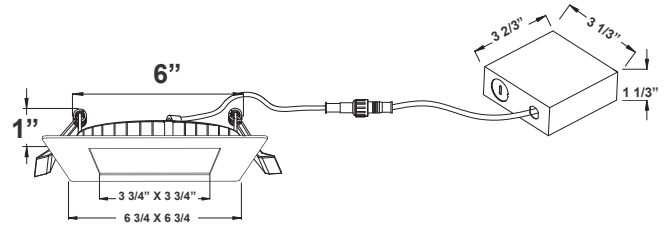

1"(H) x 6"(W)

LED Ultra Slim Recessed Lights which are Ideal for New as Well as Old Residential and Commercial Constructions.

Features

- Optics: White Translucent Acrylic
- Die-Cast Aluminum With Powder Coat Finish
- 5-Year Warranty
- Junction Box Included With Fixture

Technical Specifications

Electrical:

- Voltage: 120V
- Wattage: 15W
- Power Factor: >0.9
- Efficacy: 75 LPW

Mechanical:

- Die-Cast Aluminum With White Powder Coat Finish
- Junction Box Included With Fixture
- Junction Box thickness: 1-3/8"
- Cut-out Hole Diameter: 5.99"
- 24" DC cord from driver box to fixture
- Operating Temperature: -4°F to 104°F
- Recessed Mounting
- 5-Year Warranty
- Suitable for Damp location

Lighting:

- Multi Color Temperature Switch is in the box
- Dimming: TRIAC Dimmable
- Optics: White Translucent Acrylic
- Total Lumens: 1125LM
- Color Temperatures: 2700K, 3000K, 3500K, 4000K, 5000K
- Color Rendering Index: CRI ≥ 90
- Rated life: 50,000 Hrs
- Beam Angle: 110°

Applications:

- LED Ultra Slim Recessed Lights which are Ideal for New as Well as Old Residential and Commercial Constructions.

Other Models:

- 9W | 630LM | SSLRB4-MCT5

Phone: (877) 805-2252 | Fax: (877) 805-2252
www.westgatemfg.com | www.westgatecontrols.co

WG-Z9-Z9-Z2Z