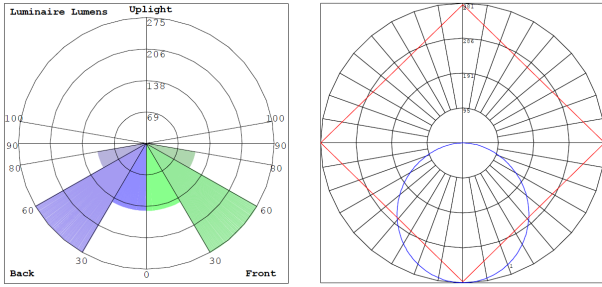

Lighting:

- Multi Color Temperature Switch is in the box
- Dimming: TRIAC Dimmable
- Optics: White Translucent Acrylic
- Total Lumens: 1125LM
- Color Temperatures: 2700K, 3000K, 3500K, 4000K, 5000K
- Color Rendering Index: CRI ≥ 90
- Rated life: 50,000 Hrs
- Beam Angle: 110°

WG-Z9-Z9-Z2Z

Photometrics: SSLRB6-MCT5

BUG Rating: B1-U1-G1

Area 35'x 35' Mounting Height: 9'

Other Views:

Side View

Front View

Back View