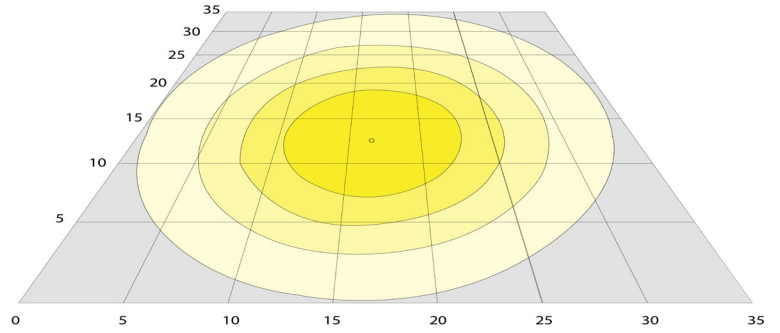

WG-Z9-Z9-Z2Z

Photometrics: SSLRB6-MCT5

BUG Rating: B1-U1-G1

Area 35'x 35' Mounting Height: 9'

Other Views:

Side View

Front View

Back View